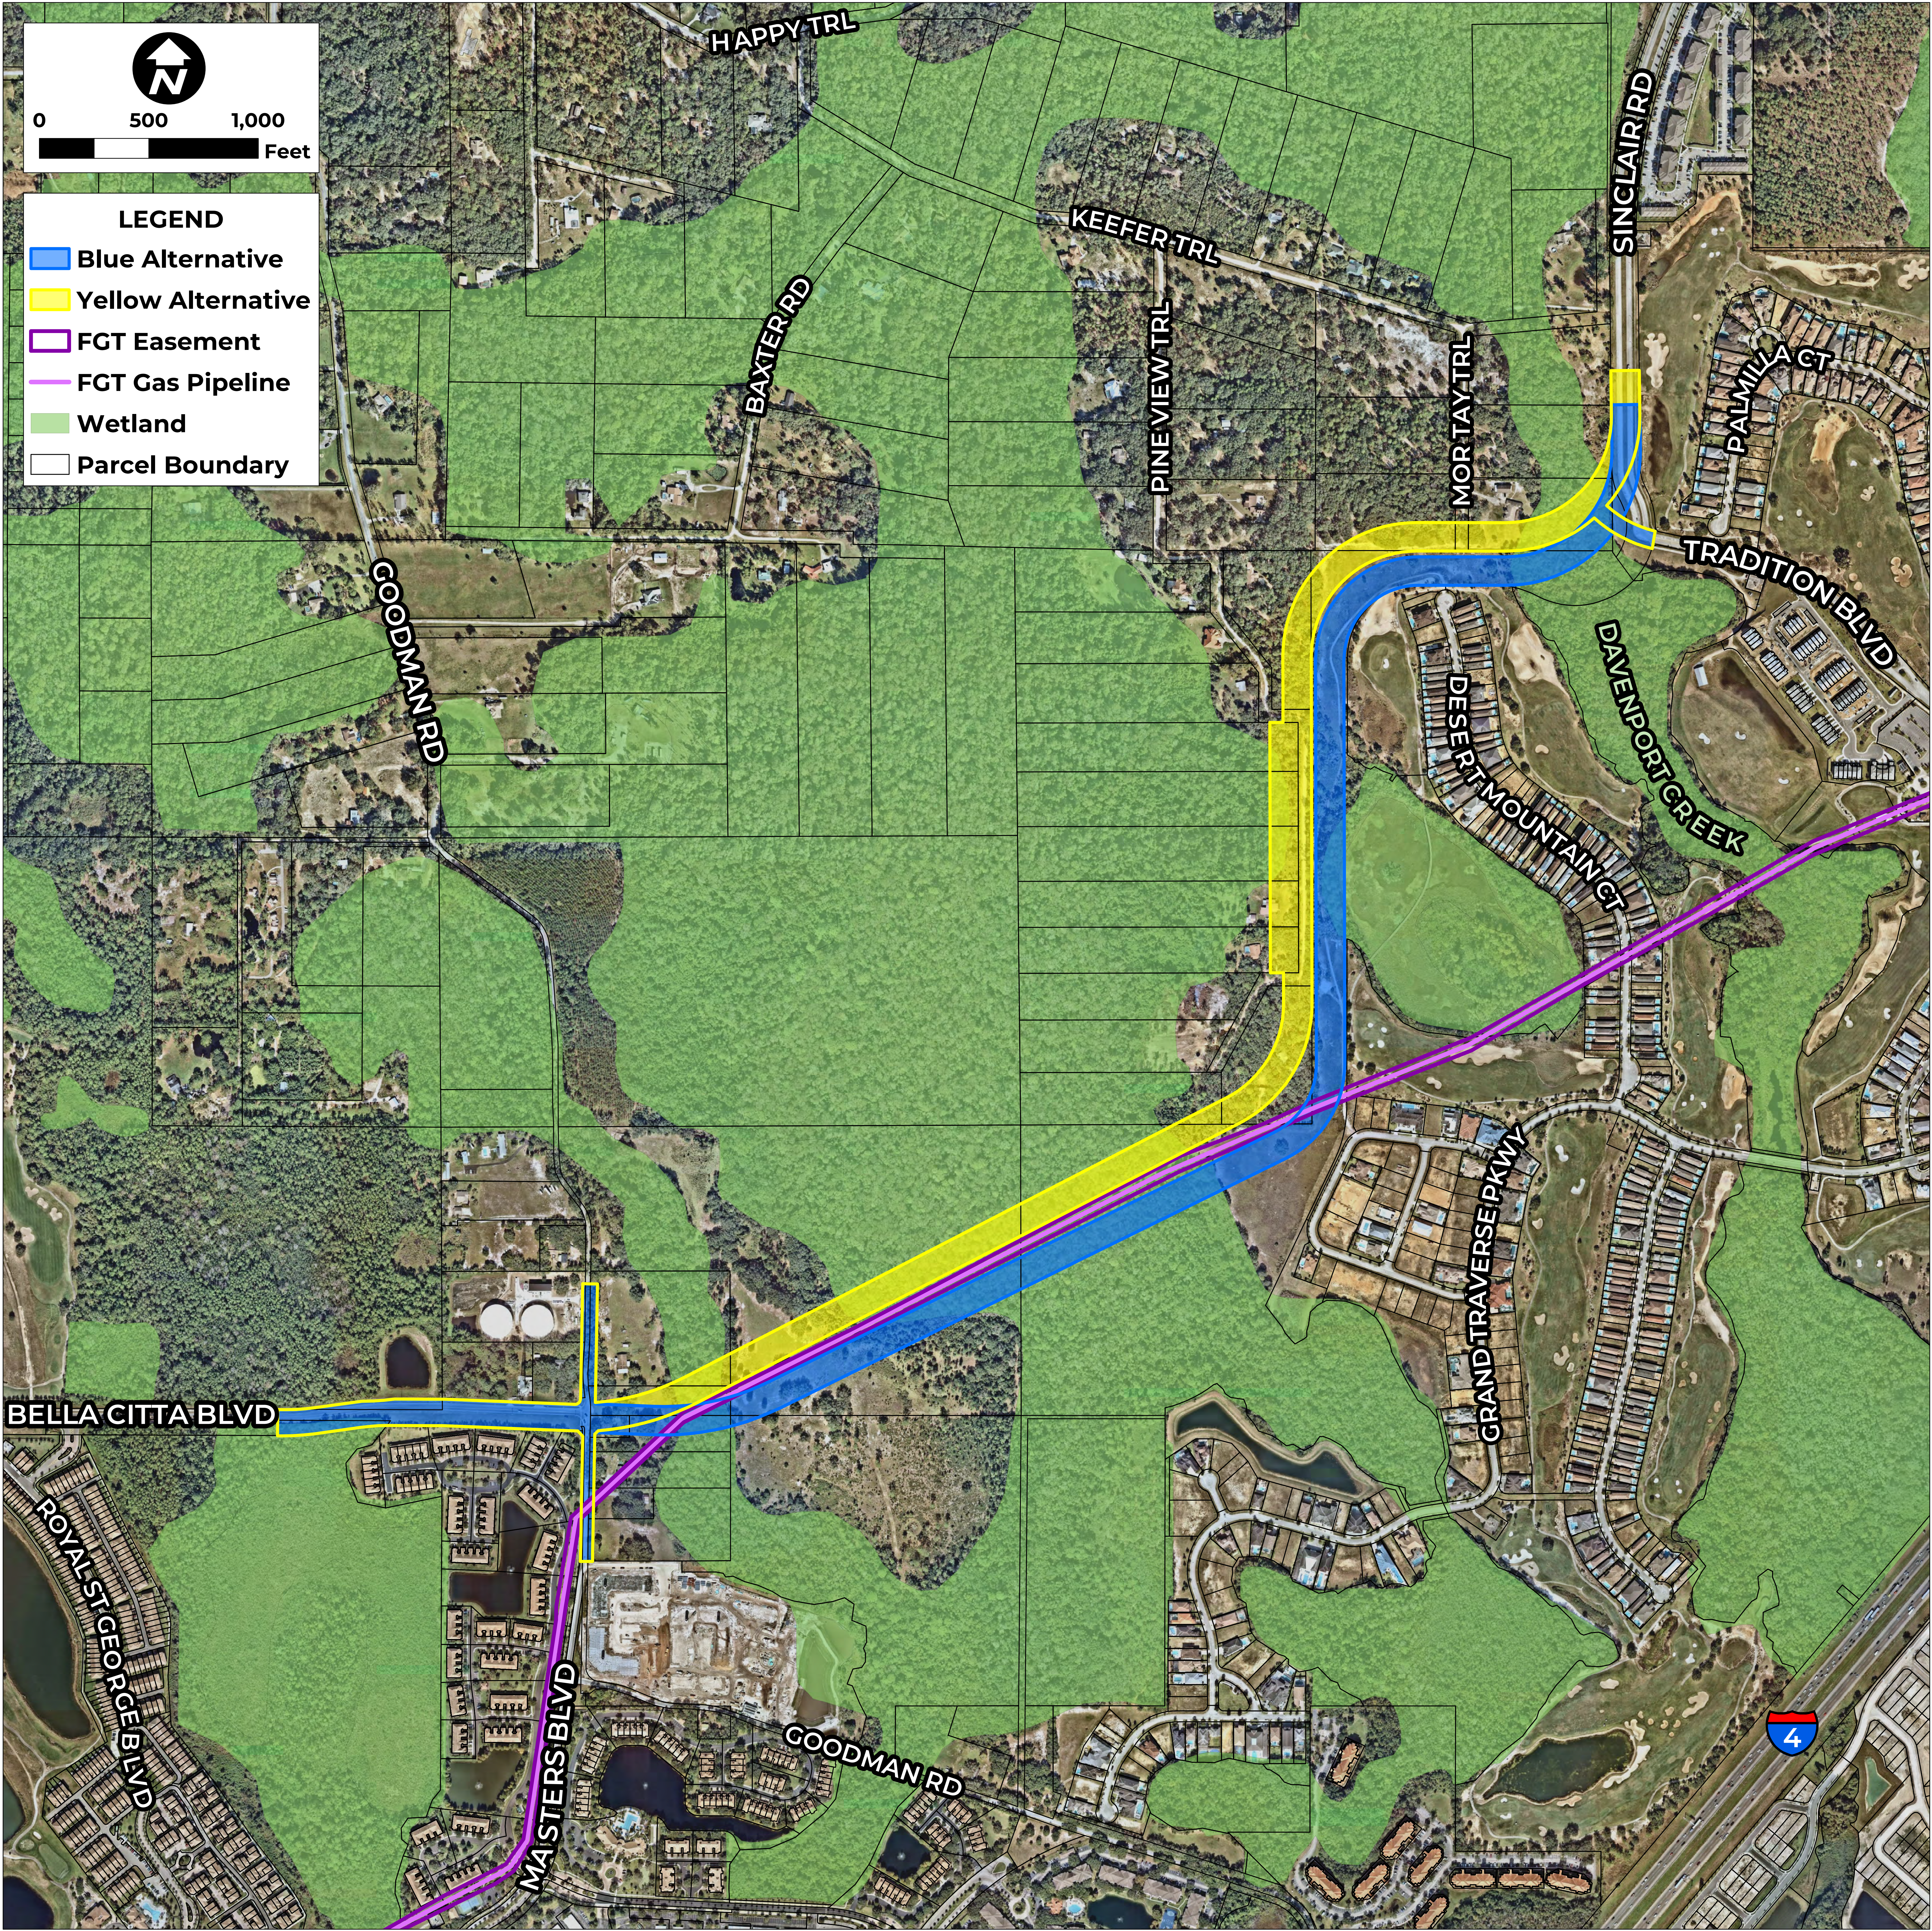

LEGEND

- Blue Alternative
- Yellow Alternative
- FGT Easement
- FGT Gas Pipeline
- Wetland
- Parcel Boundary

BELLA CITTA BLVD

ROYAL ST GEORGE BLVD

MAISTERS BLVD

GOODMAN RD

GOODMAN RD

BAXTER RD

HAPPY TRL

KEEFER TRL

PINEVIEW TRL

MORTAY TRL

DESERT MOUNTAIN CT

TRADITION BLVD

DAVENPORT GREEK

GRAND TRAVERSE PKWY

PALMILLA CT

SINCLAIR RD